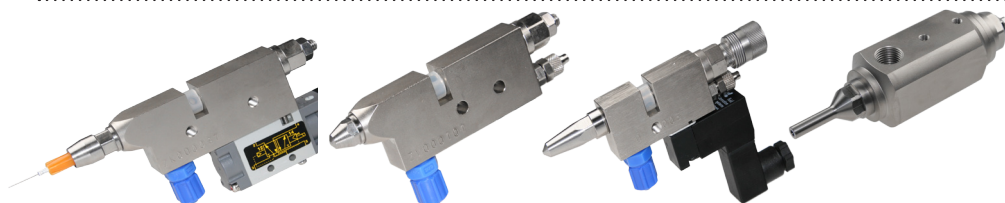

COLD LINE

ELECTRIC GLUERS

Extreme reliability
Lowered maintenance
High precision at high speed

ACCESSORIES

High technology
Easy to use
Versatility for particular applications

APPLICATION FIELDS:

Packaging
Paper converting
Case maker
Printing Machine
Tobacco Industry
Wood Industry
Assembly

GLUE FEED UNITS

ELECTROMAGNETIC GUNS

ELECTRO-PNEUMATIC SPRAY GUNS

ELECTRO-PNEUMATIC EXTRUSION GUNS

MICROPROCESSOR CONTROLS